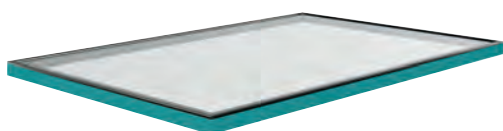

all in the detail . . .

Colours to reflect your style

Korniche Flat Glass™ offers a choice of readily available stock colours: Grey, Black, and White. This ensures swift delivery times.

For a more unique touch, Korniche also provide bespoke powder coated RAL colour finishes upon request.

Regardless of your colour choice, complementing each hue is a black gloss bezel, meticulously framing the glass unit.

 White RAL 9910

 Black RAL 9005

 Grey RAL 7016

 Bespoke RAL options

Glazing tailored to your preference

Choose from a laminated double or a triple glazed option. Glass units are available in a range of tints: clear, blue, or neutral, ensuring your aesthetic and functional needs are met. For those seeking additional durability and safety, Korniche also offer a laminated option. Enhance your experience with a self-clean coating that delivers superb weather resistance and lowers maintenance.