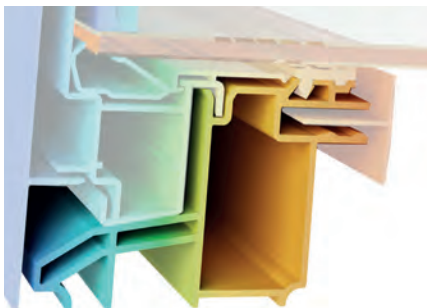

Precision. Simplicity. Beauty.

Korniche crafts products with you in mind, offering an extra touch of elegance and class.

Dive into a world where aesthetics and efficiency combine.

Beyond its visual appeal, the Korniche Flat Glass™ design stands out with its exceptional thermal efficiency, credited to the polyamide inner section. Saving money on your energy bills and create space that can be used all year around.

Easy, mess-free installation

The Korniche Flat Glass™ is easy to install. Enjoy the benefit of your build project being watertight in the shortest possible time without the hassle of a complicated installation. The frame arrives fully assembled and just needs to be positioned, secured, and sealed. The glass unit simply clips into place, elegantly concealing the joint between the Flat Glass and the plastered finish, ensuring your décor remains flawless. With Korniche, enhancing your home is both quick and effortless.