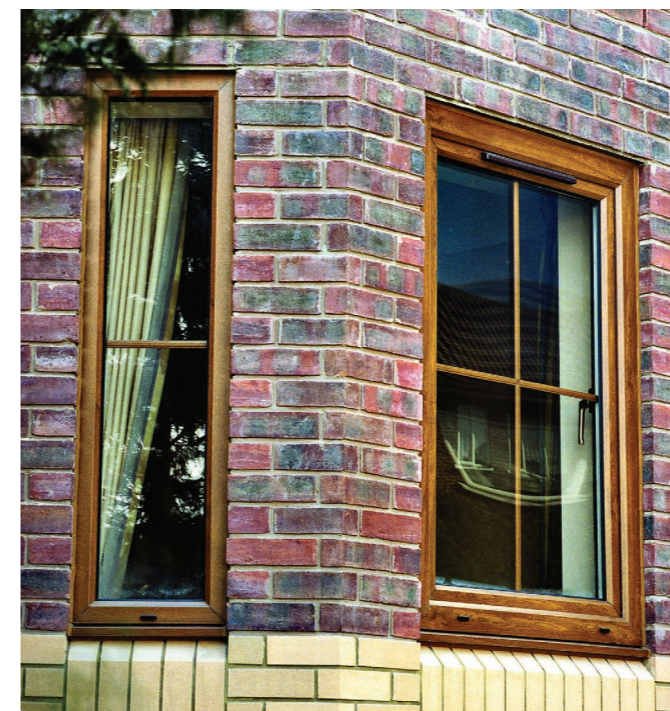

CONTEMPORARY, VERSATILE STYLE

Tilt & Turn Windows

A functional alternative to opening out windows that can create the look and feel of the continent.

1 Tilt and turn windows offer you simplicity and versatility in your home – providing a wide choice of windows styles which have the option of the window tilting inwards or being fully opened inwards. This flexibility provides you with secure ventilation and ease of cleaning from within your home, along with making Tilt and turn windows the ideal solution where there is restricted space outside making outward opening a hazard and providing an effective fire escape.

2 A contemporary and stylish solution to suit modern properties, together with the benefits of noise reduction, low maintenance, safety and security and energy efficiency. Our Tilt and turn window system can achieve an A+ rating, the highest possible window energy rating.

Tilt and turn windows manufactured from REHAU profile can be matched with the very latest high performance handles, hinges and locking mechanisms - your REHAU installer will provide you with advice on this issue.