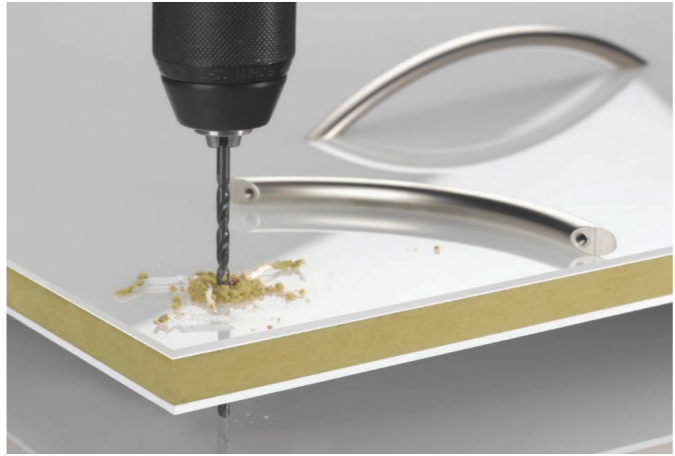

2 Kitchen Surface